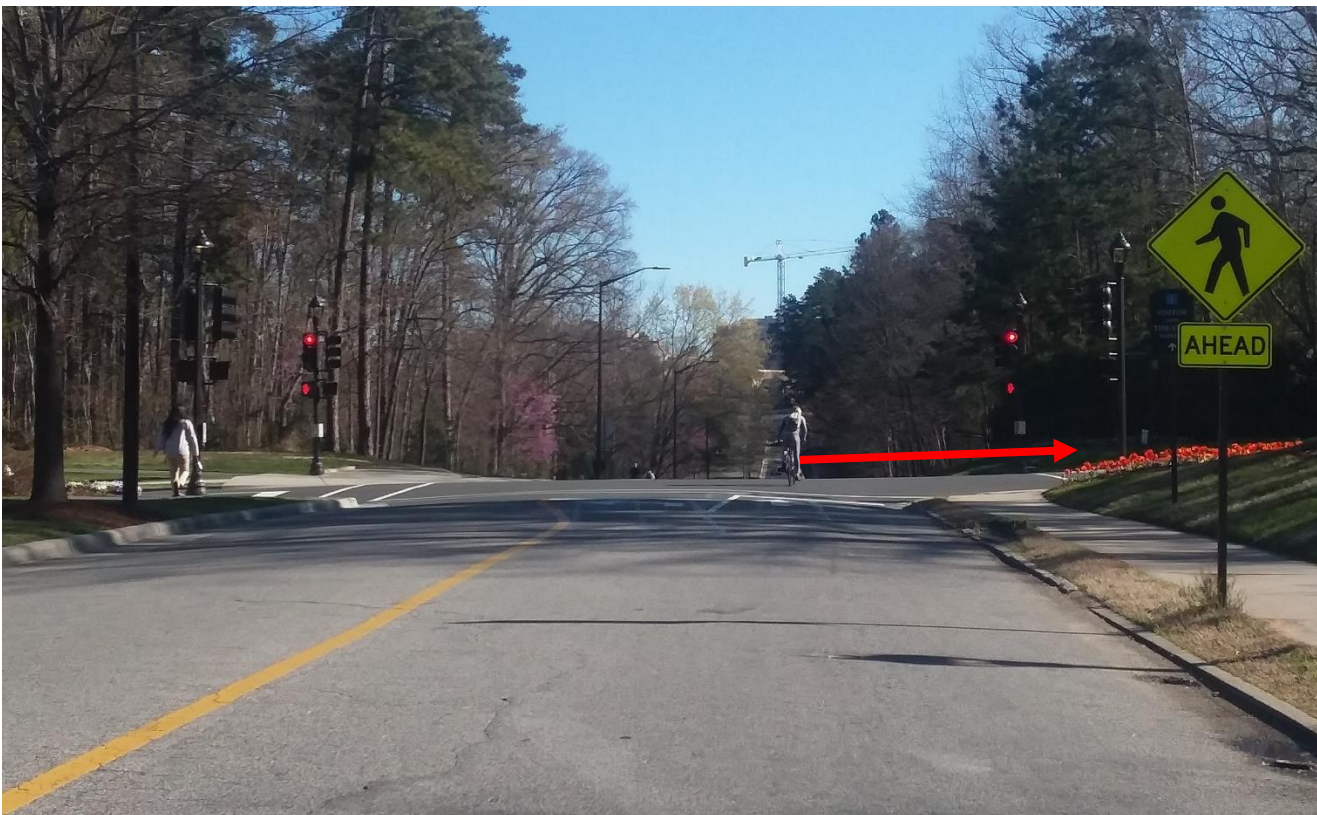

JB DUKE HOTEL (230 Science Drive) TO PENN PAVILION (107 Union Drive) - 0.6 miles - directions with photos

- 1. Turn left out of the JB Duke Hotel driveway and continue down Science Drive for ~.3 miles**

- 2. At the intersection of Science Drive and Towerview Road, turn right onto Towerview and walk ~0.2 miles.**

3. Pass the Student Wellness Center on your left.

4. Immediately after the Student Wellness Center, turn left and go down the stairs.

5. Walk toward Duke Chapel – can't miss it! Penn Pavilion  is right ahead of you!

6. Penn Pavilion – 107 Union Drive on Duke's West Campus